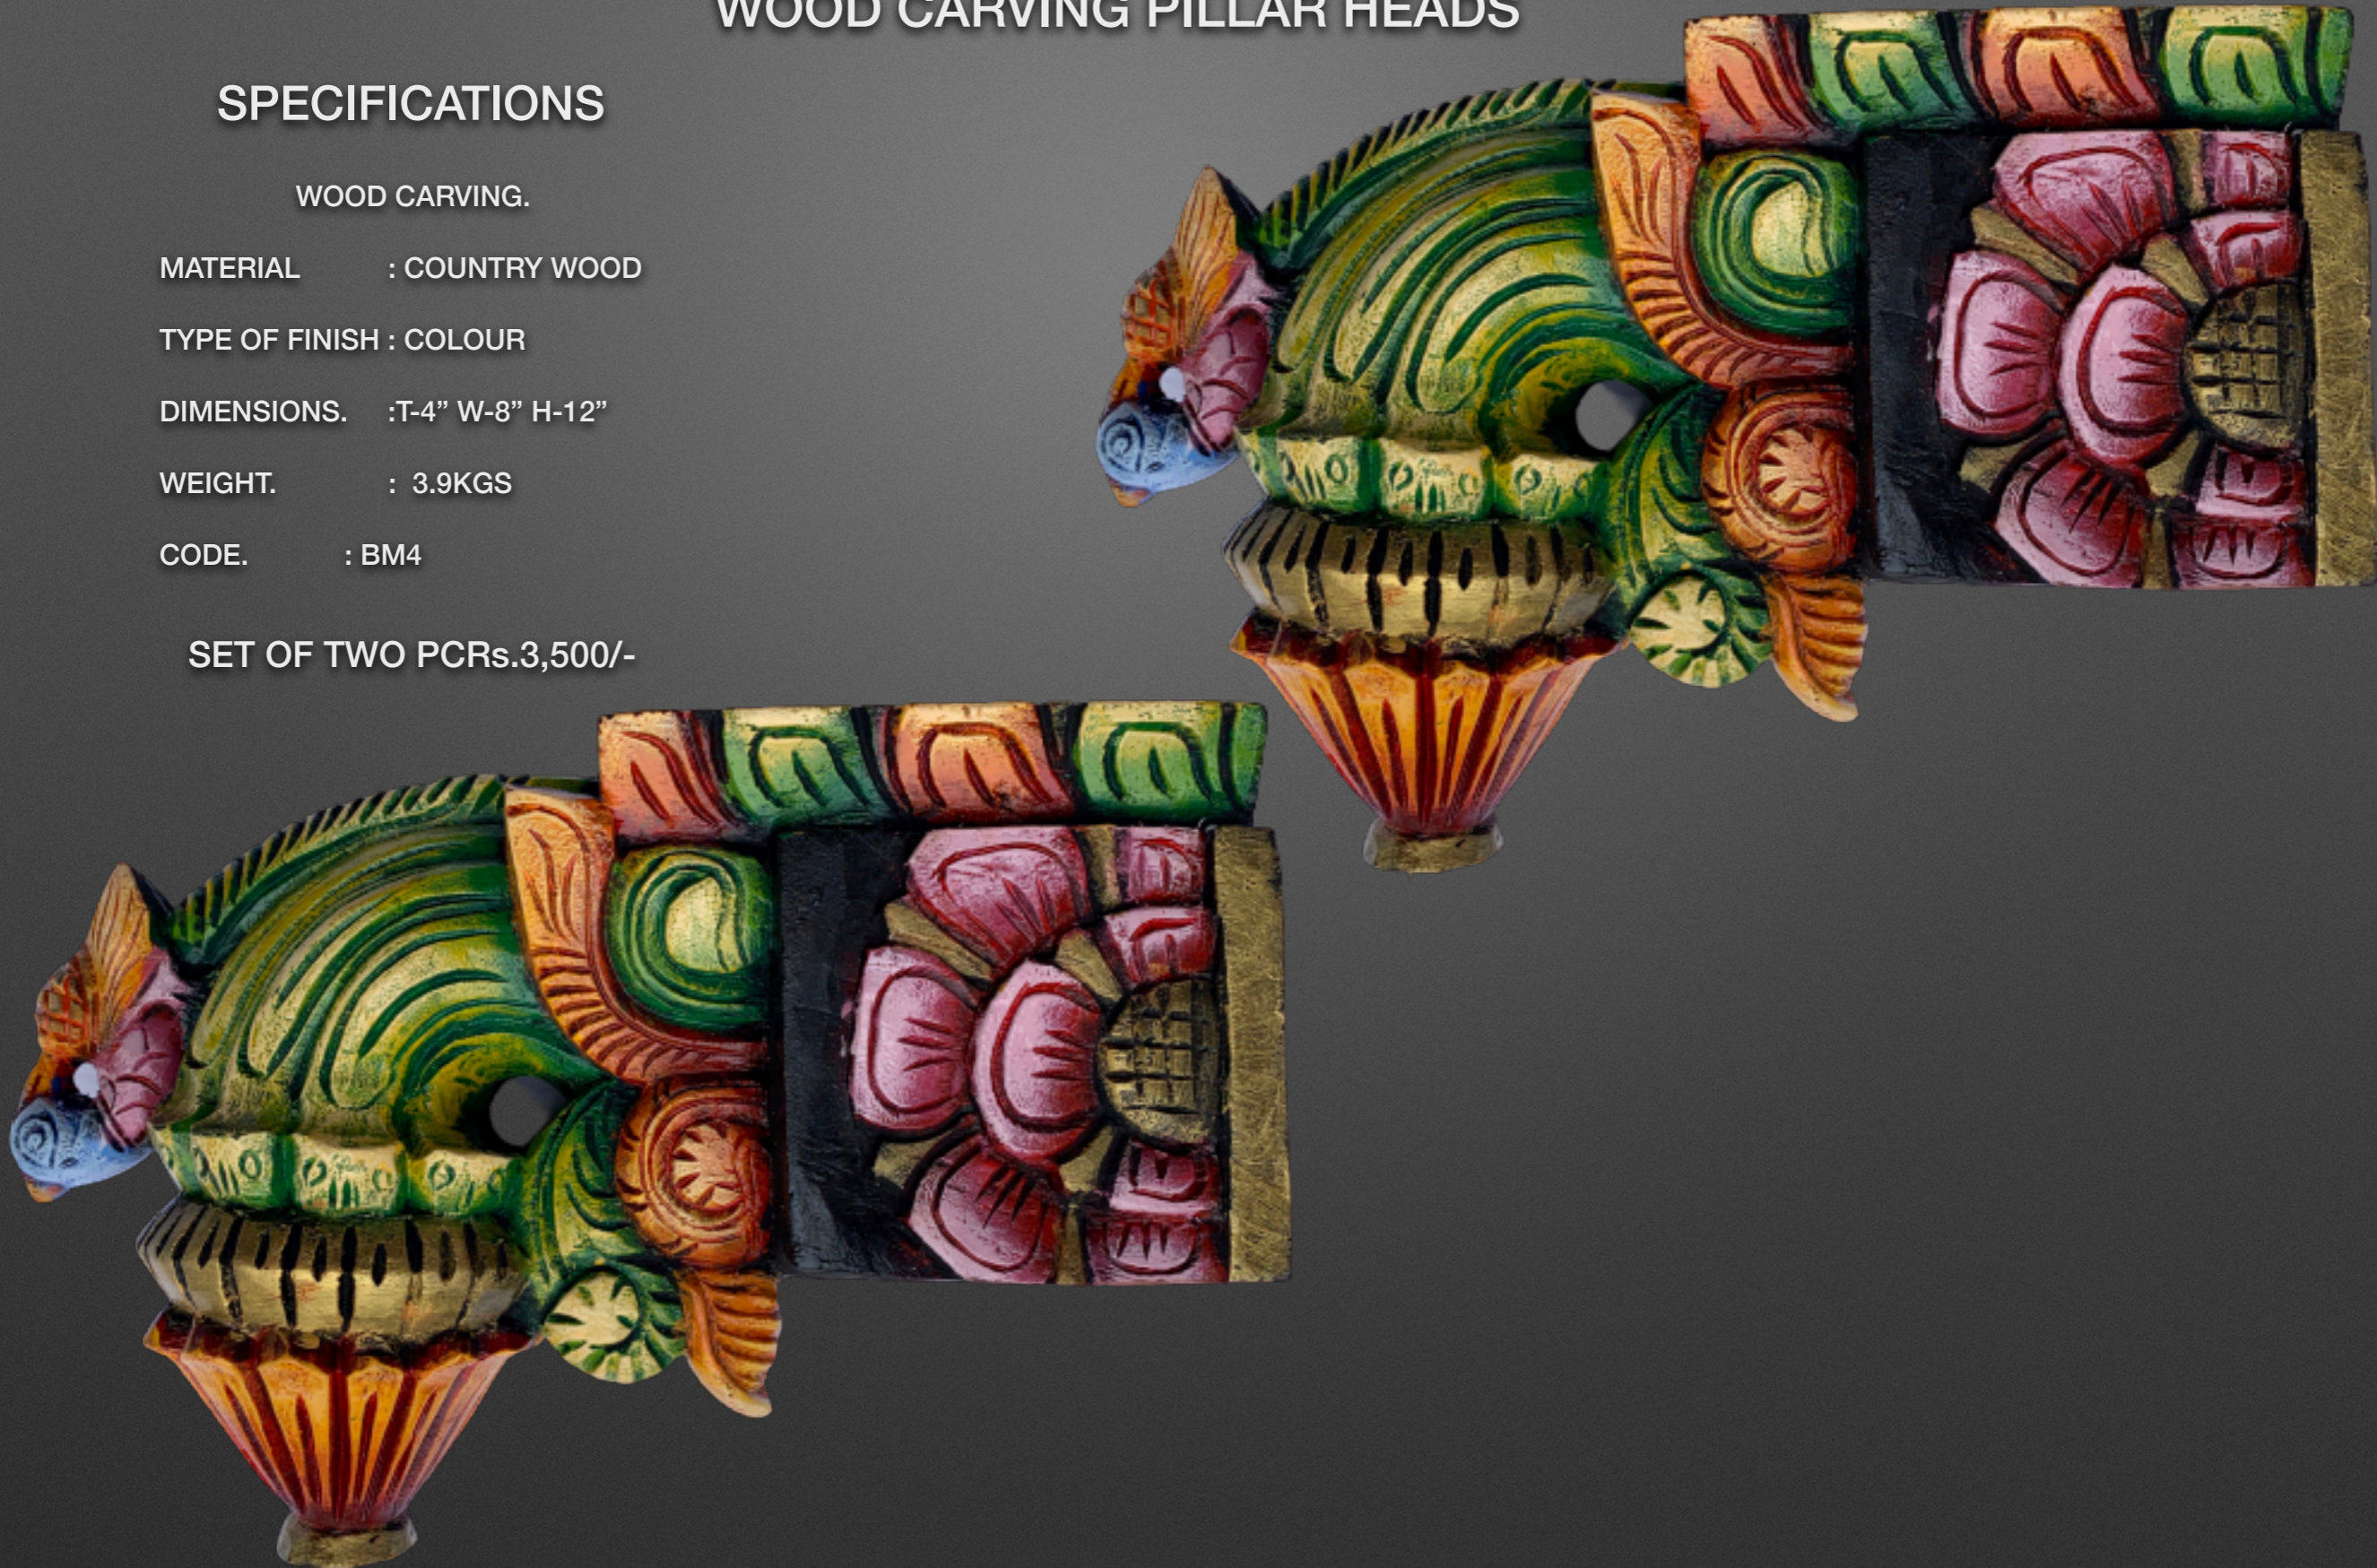

TYPE OF FINISH : ANTIC WOOD

DIMENSIONS. :T-1.5" W-6" H-12"

WEIGHT. : 600GRMS

CODE. :RA8

Rs.2,000/-

BRAND: JNKALAM CREATIONS

WOOD CARVING PILLAR HEADS

SPECIFICATIONS

WOOD CARVING.

MATERIAL : COUNTRY WOOD

TYPE OF FINISH : COLOUR

DIMENSIONS. : T-4" W-8" H-12"

WEIGHT. : 3.9KGS

CODE. : BM4

SET OF TWO PCRs.3,500/-

SPECIFICATIONS

WOOD CARVING.

MATERIAL : COUNTRY WOOD

TYPE OF FINISH : COLOUR

DIMENSIONS. : T-2" W-6" H-15"

WEIGHT. : 2 KGS

CODE. : BM 13

SET OF TWO PCRs.

WOOD CARVING PARROT BRACKETS

BRAND: JNKALAM CREATIONS

SPECIFICATIONS

WOOD CARVING YALI WITH PARROTS BRACKETS

WOOD CARVING.

MATERIAL : COUNTRY WOOD

TYPE OF FINISH : COLOUR

DIMENSIONS. : T-3" W-12" H-22"

WEIGHT. : 7KGS