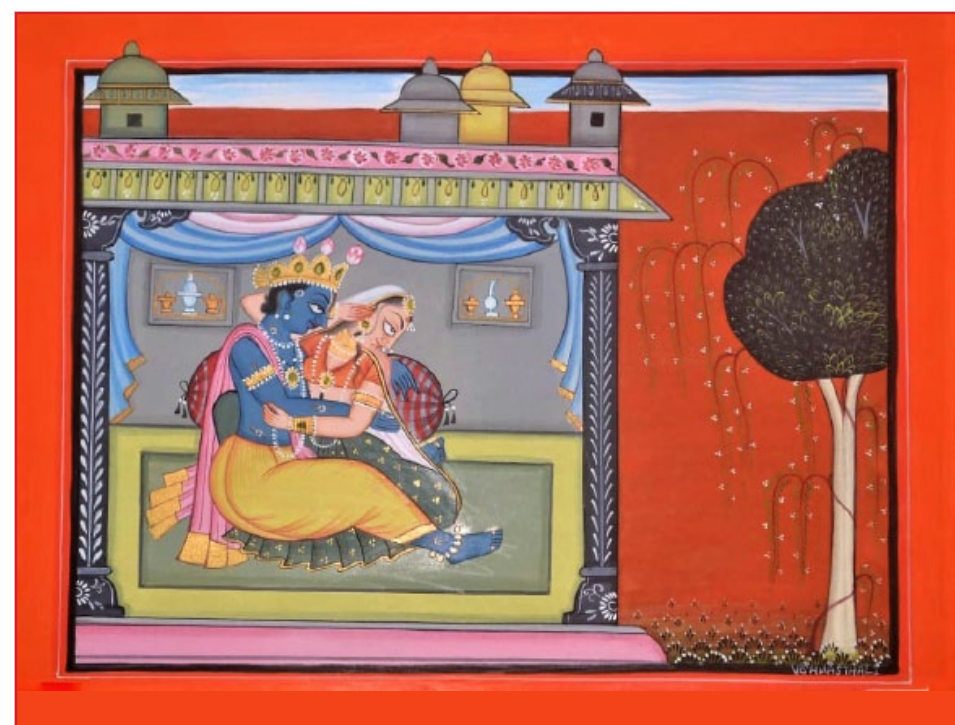

The Basohli Paintings have peculiar characteristics, stylized faces dominated by the large intense eyes. The most astonishing quality of Basohli painting is the use of homemade colors made from the roots flowers, leaves and barks of the trees.

CODE: VS006
 SIZE: 26.5 x 22.5 cm
 PRICE: 14,000

CODE: VS007
 SIZE: 23 x 23 cm
 PRICE: 13,000

CODE: VS0012
SIZE: 27 x 26 cm
PRICE: 15,000

CODE: VS008
SIZE: 23 x 23 cm
PRICE: 15,000

CODE: VS0020
SIZE: 21.5 x 20.5 cm
PRICE: 12,000

CODE: VS0013
SIZE: 24 x 23 cm
PRICE: 15,000

CODE: VS0014
SIZE: 24 x 24 cm
PRICE: 15,000

CODE: VS0017
SIZE: 30.5 x 27 cm
PRICE: 13,000

CODE: VS0018
SIZE: 24 x 22 cm
PRICE: 13,000

Basohli paintings

- by emerging young artists

CODE: VS001

SIZE: 27 x 34 cm

PRICE: 2,500

CODE: VS002
SIZE: 35 x 27 cm
PRICE: 2,500

CODE: VS003
SIZE: 27.5 x 34.5 cm
PRICE: 2,500

CODE: VS004
SIZE: 35 x 27 cms
PRICE: 2,500

CODE: VS005
SIZE: 27 x 34 cm
PRICE: 3,500