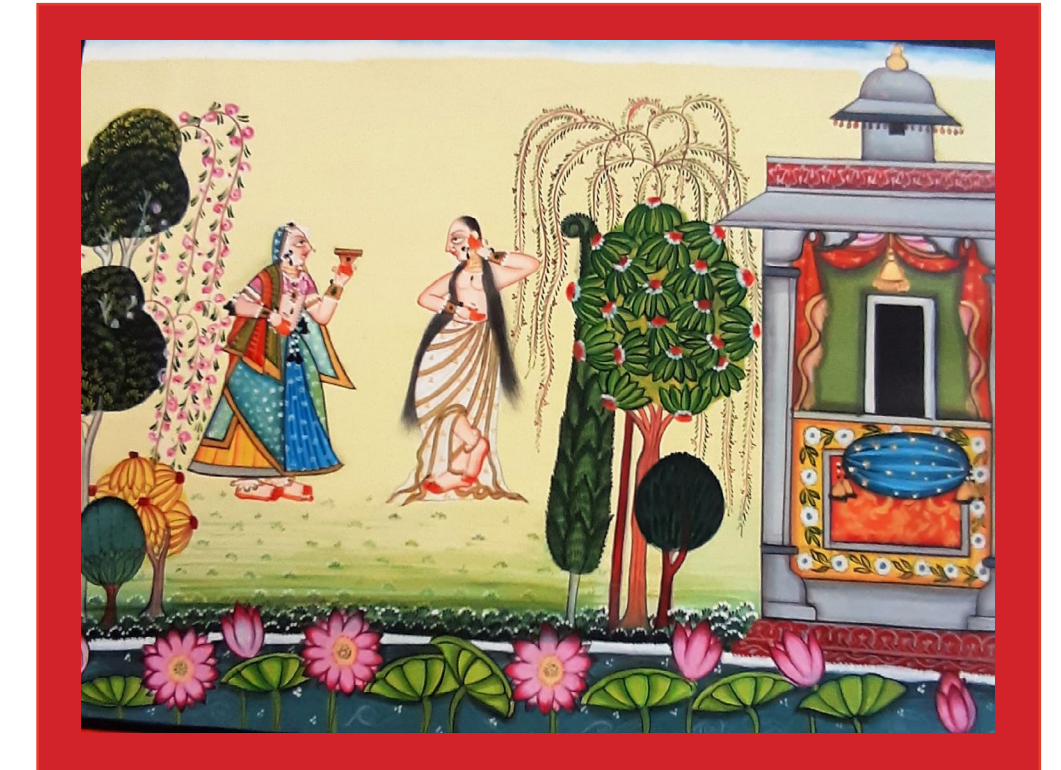

VISHWASTHALI

Organization

ABOUT

Vishwasthali is a Basohli-based NGO in Jammu and Kashmir, registered and recognized by J&K government in 1998.

Padmashri awardee Vijay Sharma is the guiding spirit behind the organization, working to revive the dying Basohli art. He is an Indian painter and art historian, known for his expertise in the Pahari school of miniature painting.

The Basohli Paintings have peculiar characteristics, stylized faces dominated by the large intense eyes. The most astonishing quality of Basohli painting is the use of homemade colors made from the roots flowers, leaves and barks of the trees.

CODE: VS006
 SIZE: 26.5 x 22.5 cm
 PRICE: 14,000

CODE: VS007
 SIZE: 23 x 23 cm
 PRICE: 13,000

CODE: VS0012
SIZE: 27 x 26 cm
PRICE: 15,000

CODE: VS008
SIZE: 23 x 23 cm
PRICE: 15,000

CODE: VS0020
SIZE: 21.5 x 20.5 cm
PRICE: 12,000

CODE: VS0013
SIZE: 24 x 23 cm
PRICE: 15,000

CODE: VS0014
SIZE: 24 x 24 cm
PRICE: 15,000

CODE: VS0017
SIZE: 30.5 x 27 cm
PRICE: 13,000

CODE: VS0018
SIZE: 24 x 22 cm
PRICE: 13,000

Basohli paintings

- by emerging young artists