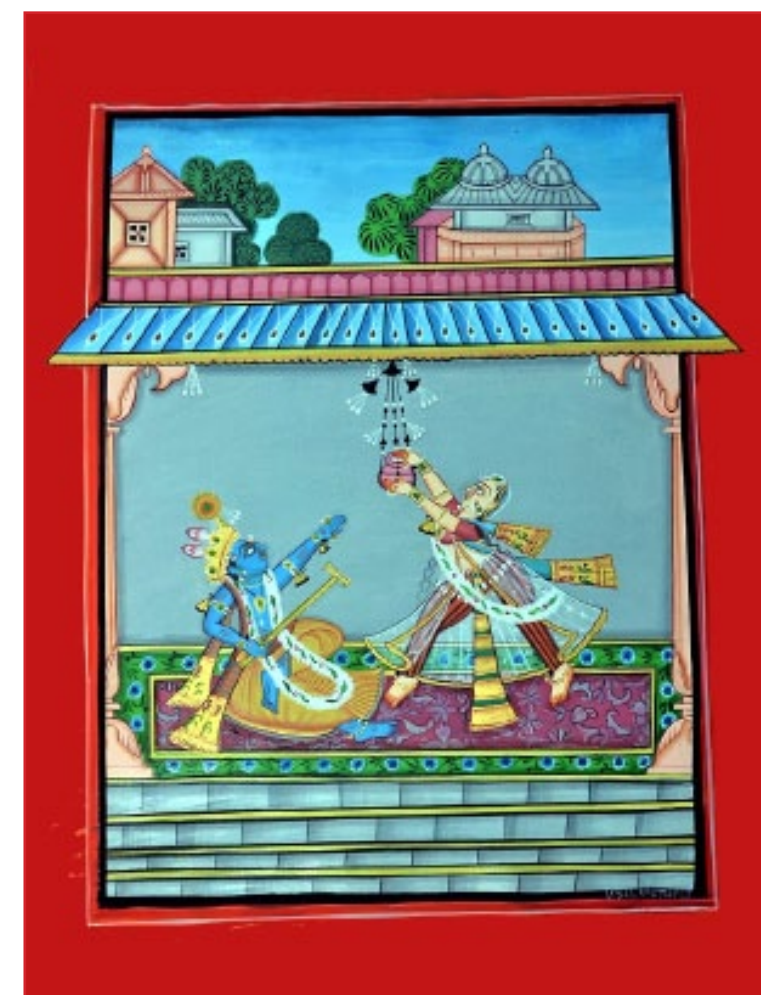

CODE: VS006
 SIZE: 26.5 x 22.5 cm
 PRICE: 14,000

CODE: VS007
 SIZE: 23 x 23 cm
 PRICE: 13,000

CODE: VS0012
SIZE: 27 x 26 cm
PRICE: 15,000

CODE: VS008
SIZE: 23 x 23 cm
PRICE: 15,000

CODE: VS0020
SIZE: 21.5 x 20.5 cm
PRICE: 12,000

CODE: VS0013
SIZE: 24 x 23 cm
PRICE: 15,000

CODE: VS0014
SIZE: 24 x 24 cm
PRICE: 15,000

CODE: VS0017
SIZE: 30.5 x 27 cm
PRICE: 13,000

CODE: VS0018
SIZE: 24 x 22 cm
PRICE: 13,000

Basohli paintings

- by emerging young artists

CODE: VS001

SIZE: 27 x 34 cm

PRICE: 2,500

CODE: VS002
SIZE: 35 x 27 cm
PRICE: 2,500

CODE: VS003
SIZE: 27.5 x 34.5 cm
PRICE: 2,500

CODE: VS004
SIZE: 35 x 27 cms
PRICE: 2,500

CODE: VS005
SIZE: 27 x 34 cm
PRICE: 3,500

CODE: VS0010
SIZE: 27 x 34.5 cm
PRICE: 3,000

CODE: VS0019
SIZE: 27.5 x 35 cm
PRICE: 5,000

CODE: VS009
SIZE: 29 x 27.5 cm
PRICE: 2,500

CODE: VS0011
SIZE: 27 x 34.5 cm
PRICE: 2,500

CODE: VS0015
SIZE: 27.5 x 27.5 cm
PRICE: 2,500