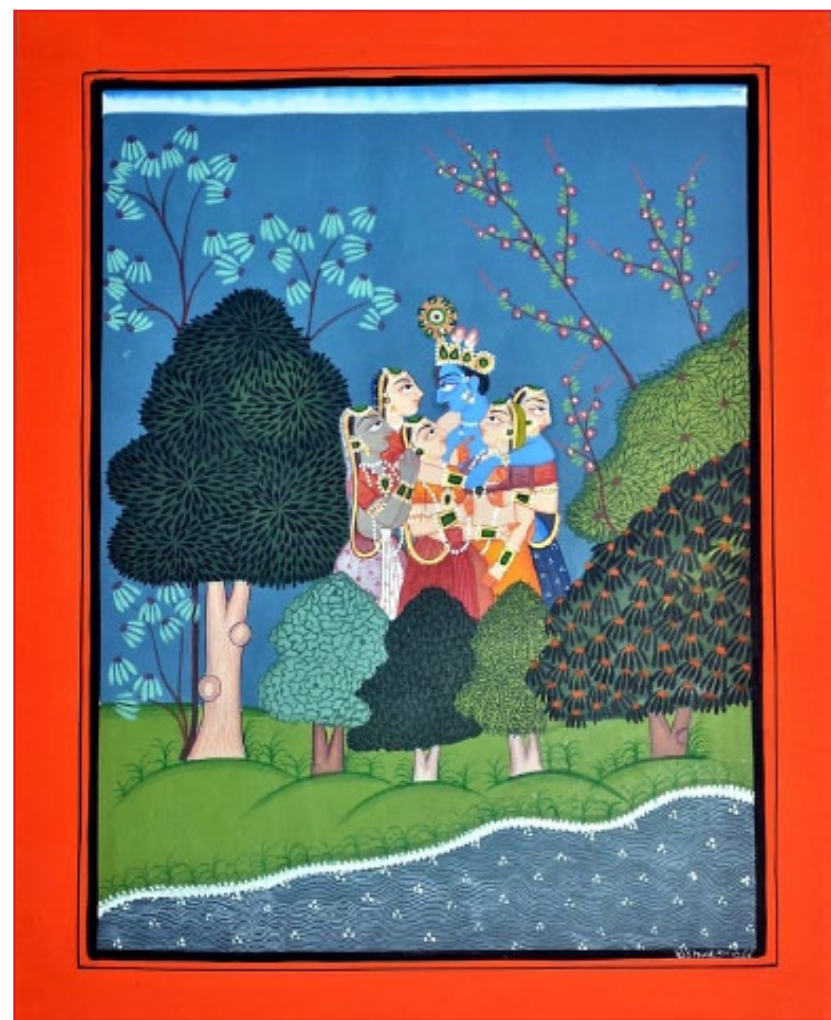

The Basohli Paintings have peculiar characteristics, stylized faces dominated by the large intense eyes. The most astonishing quality of Basohli painting is the use of homemade colors made from the roots flowers, leaves and barks of the trees.

CODE: VS006
 SIZE: 26.5 x 22.5 cm
 PRICE: 14,000

CODE: VS007
 SIZE: 23 x 23 cm
 PRICE: 13,000

CODE: VS0012
SIZE: 27 x 26 cm
PRICE: 15,000

CODE: VS008
SIZE: 23 x 23 cm
PRICE: 15,000

CODE: VS0020
SIZE: 21.5 x 20.5 cm
PRICE: 12,000

CODE: VS0013
SIZE: 24 x 23 cm
PRICE: 15,000

CODE: VS0014
SIZE: 24 x 24 cm
PRICE: 15,000

CODE: VS0017
SIZE: 30.5 x 27 cm
PRICE: 13,000

CODE: VS0018
SIZE: 24 x 22 cm
PRICE: 13,000

Basohli paintings

- by emerging young artists

CODE: VS001

SIZE: 27 x 34 cm

PRICE: 2,500

CODE: VS002
SIZE: 35 x 27 cm
PRICE: 2,500

CODE: VS003
SIZE: 27.5 x 34.5 cm
PRICE: 2,500

CODE: VS004
SIZE: 35 x 27 cms
PRICE: 2,500

CODE: VS005
SIZE: 27 x 34 cm
PRICE: 3,500