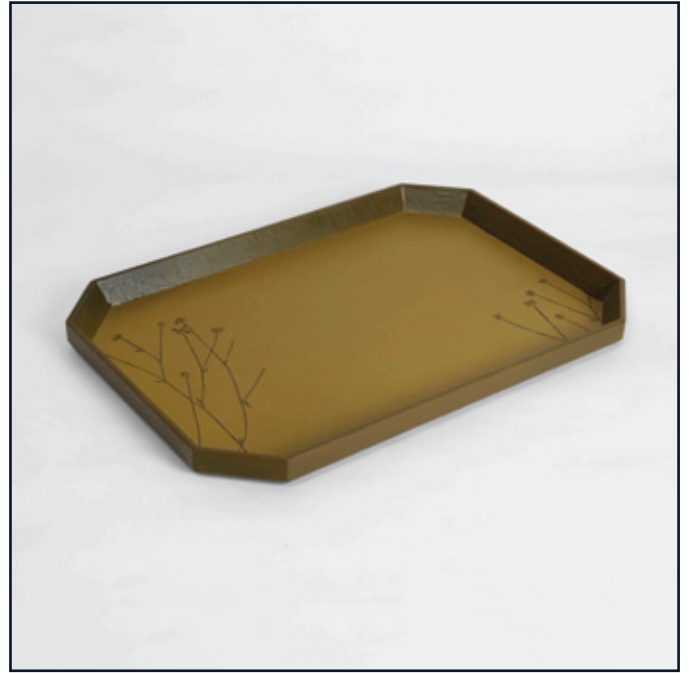

TR20 Rajbagh Collection (Blue)
Handpainted Service Tray

13.5" x 9.5": INR 3675

Tray features flowers in relief work on the side. Matt finish. Can be wiped clean with moist cloth.

TR21 Rajbagh Collection (Olive)
Handpainted Service Tray